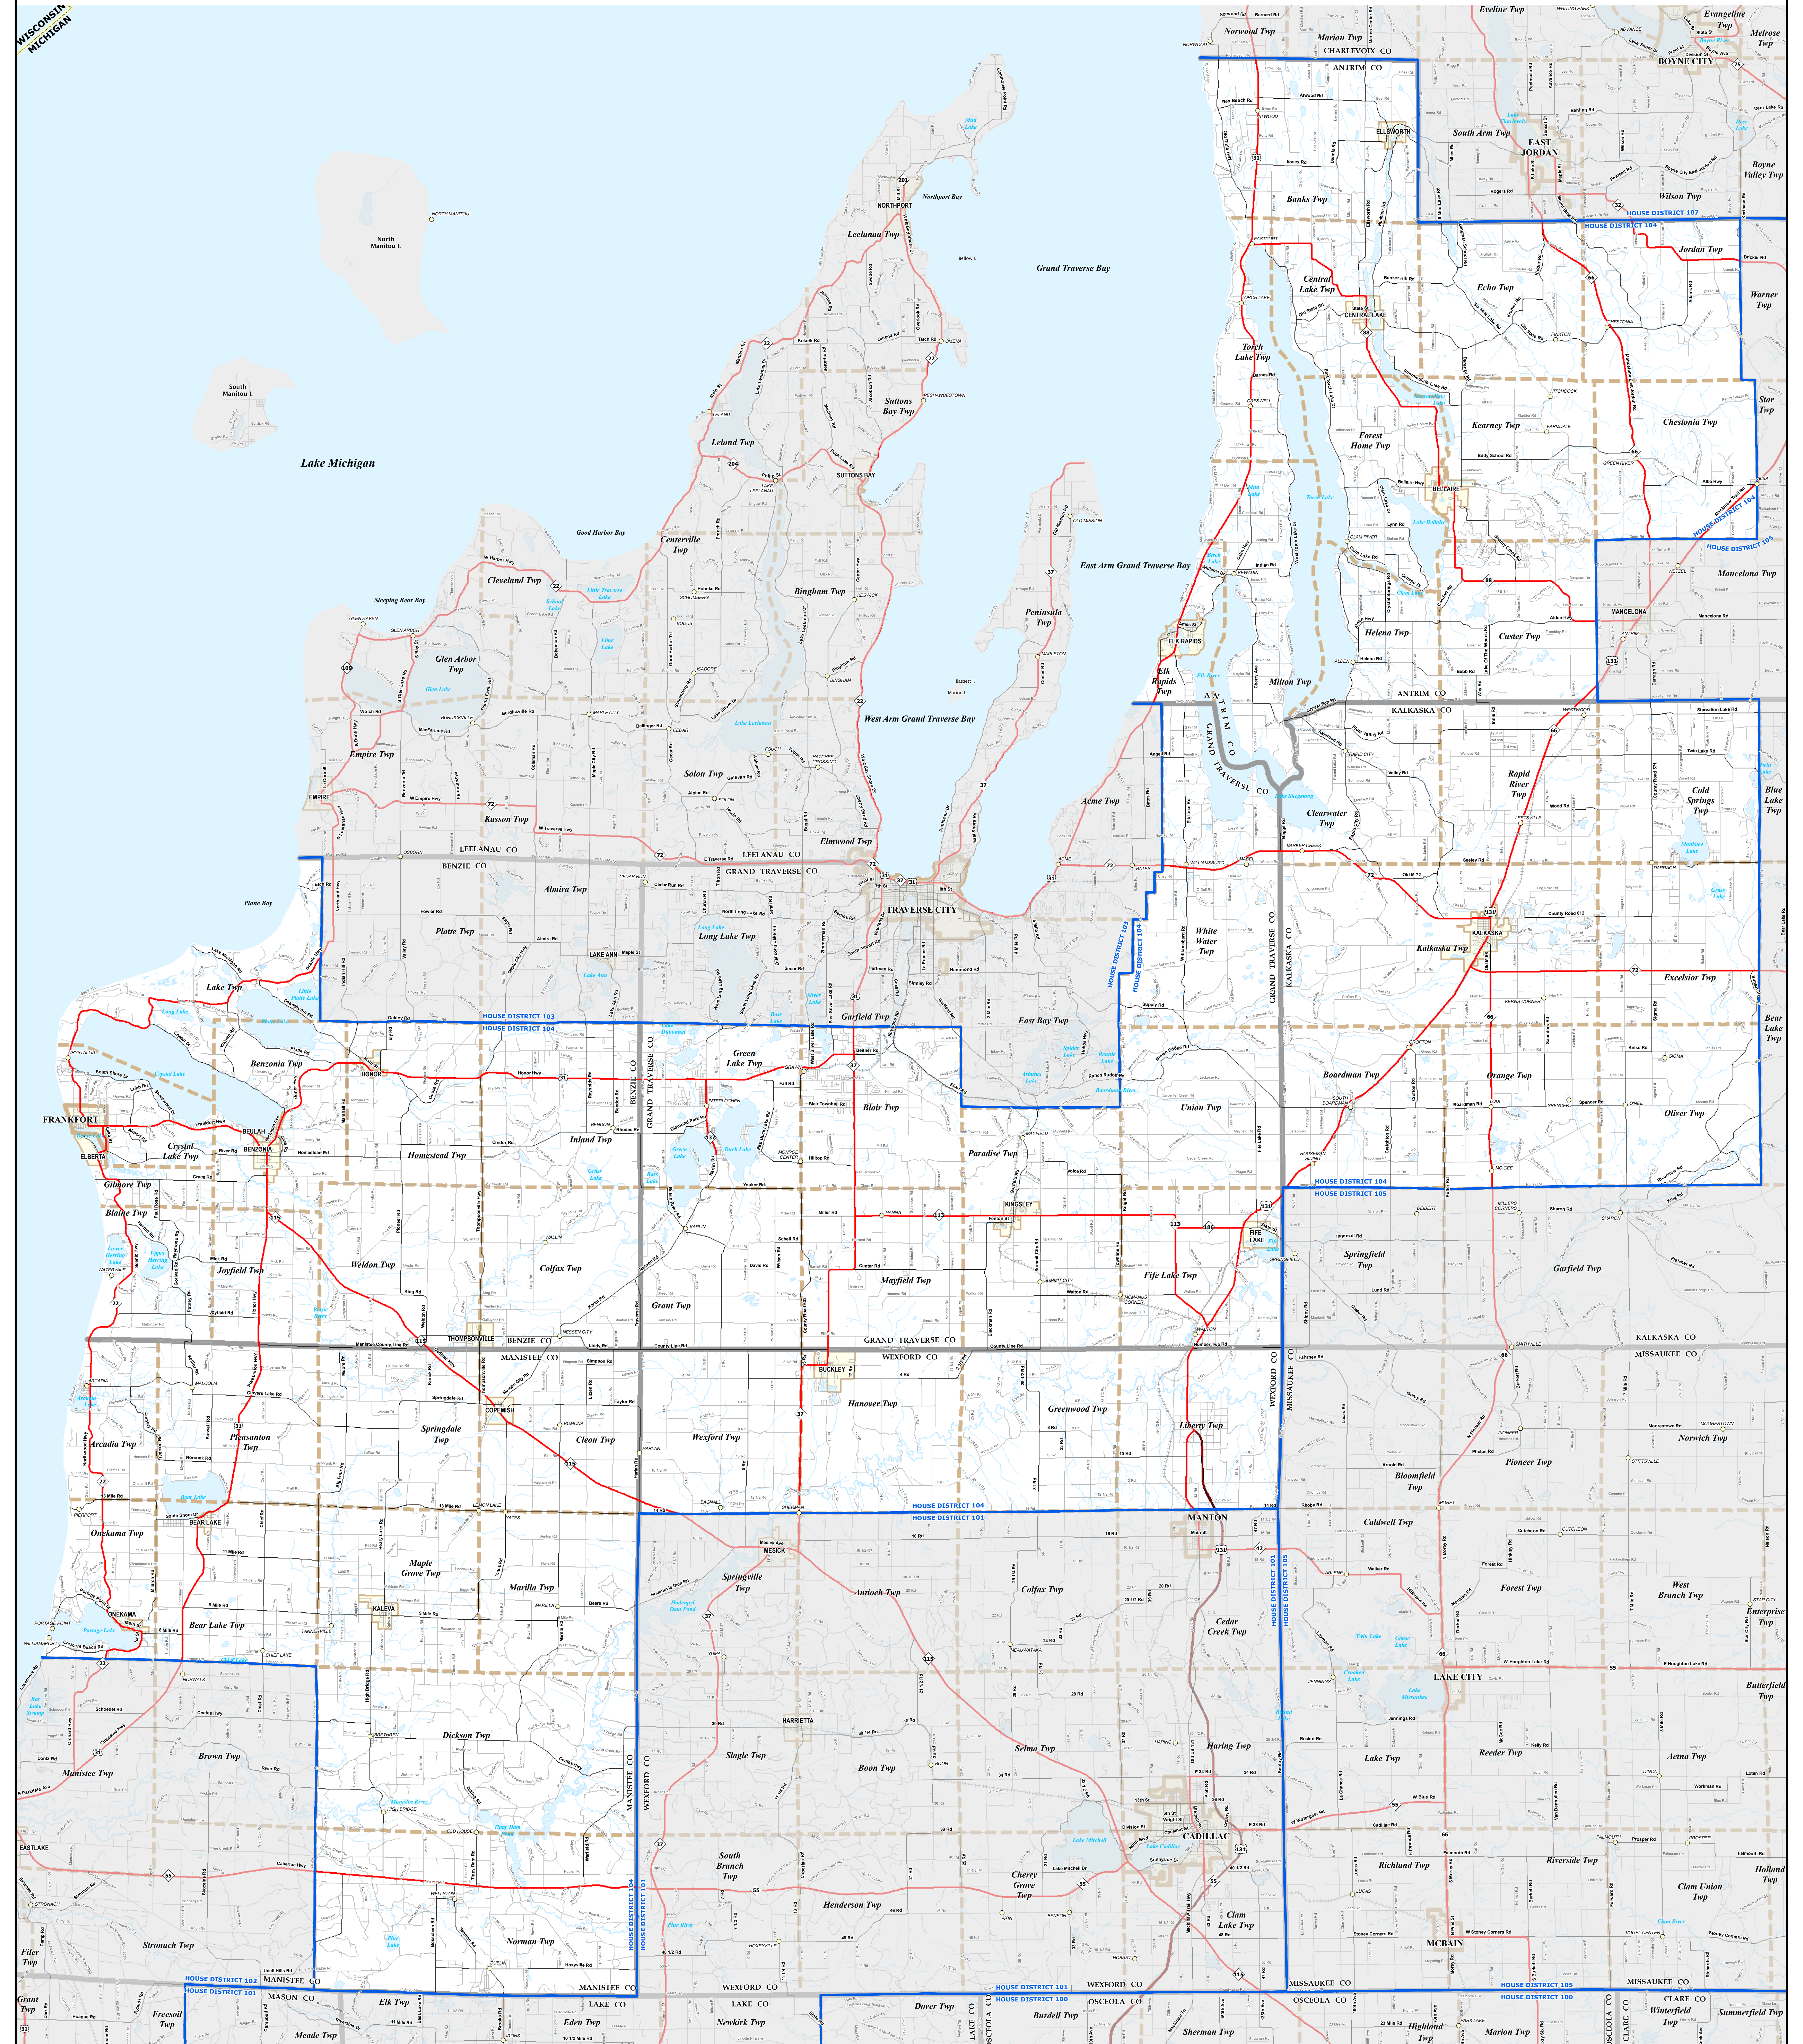

MICHIGAN STATE HOUSE DISTRICT 104

2021 Apportionment Plan

WISCONSIN
MICHIGAN

Legend

- House District
- Township
- Freeway
- Railroad
- City
- County
- Highway
- Water Feature
- Village
- State
- Primary Road
- River, Stream, or Drain
- Unincorporated Place
- Local Road

0 1 2 Miles